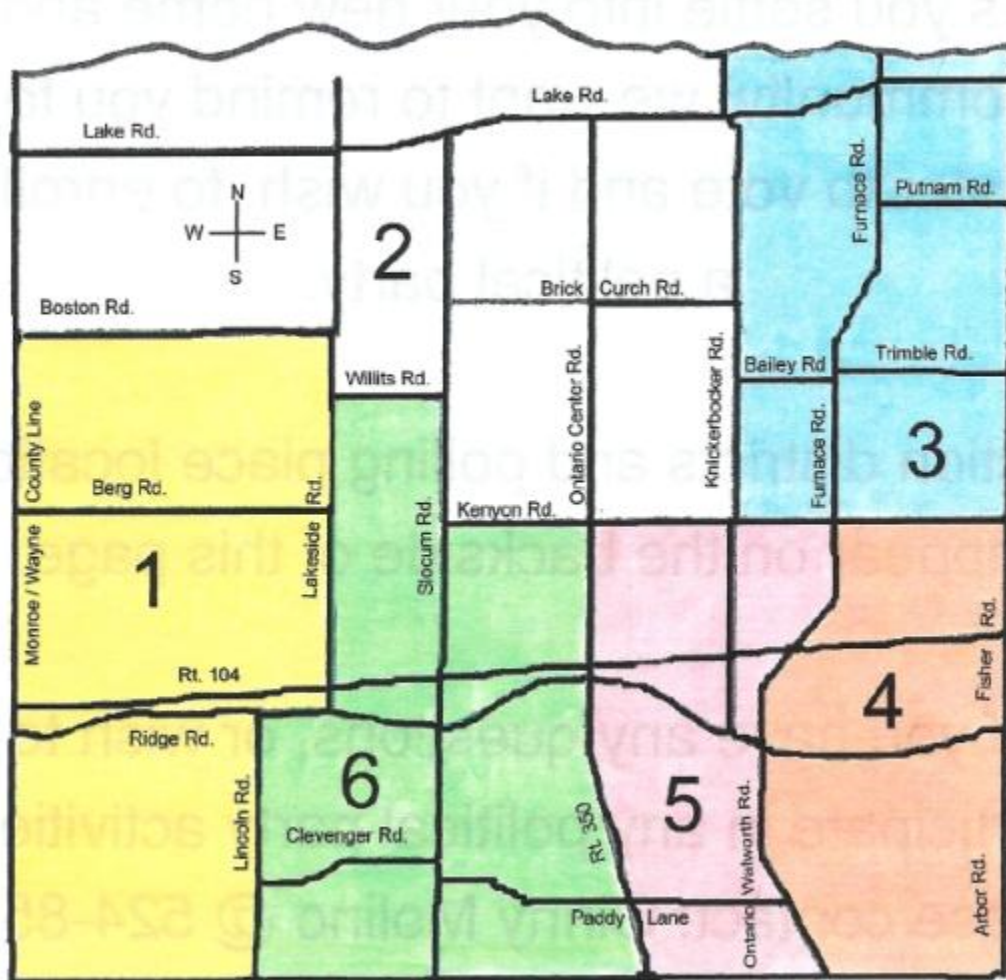

## Election Districts & Polling Locations

1. Union Hill Fire Hall, 70 Ridge Road
2. N. Ontario Methodist Church, 7200 Ontario Center Road
3. Ontario Recreation Department, 6551 Knickerbocker Road
4. Ontario Volunteer Emergency Squad, 6132 Furnace Road
5. Ontario Town Hall, 1850 Ridge Road
6. Ontario Fire Hall, 6160 Walter Cone Drive

Questions regarding voter registration, absentee ballots or information on how to serve as a worker at a polling place on primary or election day, can be directed to the Wayne County Board of Elections located in Lyons at (315) 946-7400 or the Ontario Town Clerk's office at (315) 524-3441.

**ELECTION DAY POLLS ARE OPEN FROM 6AM TO 9PM**  
**PRIMARY DAY ELECTION POLLS ARE OPEN FROM 12 NOON TO 9PM**